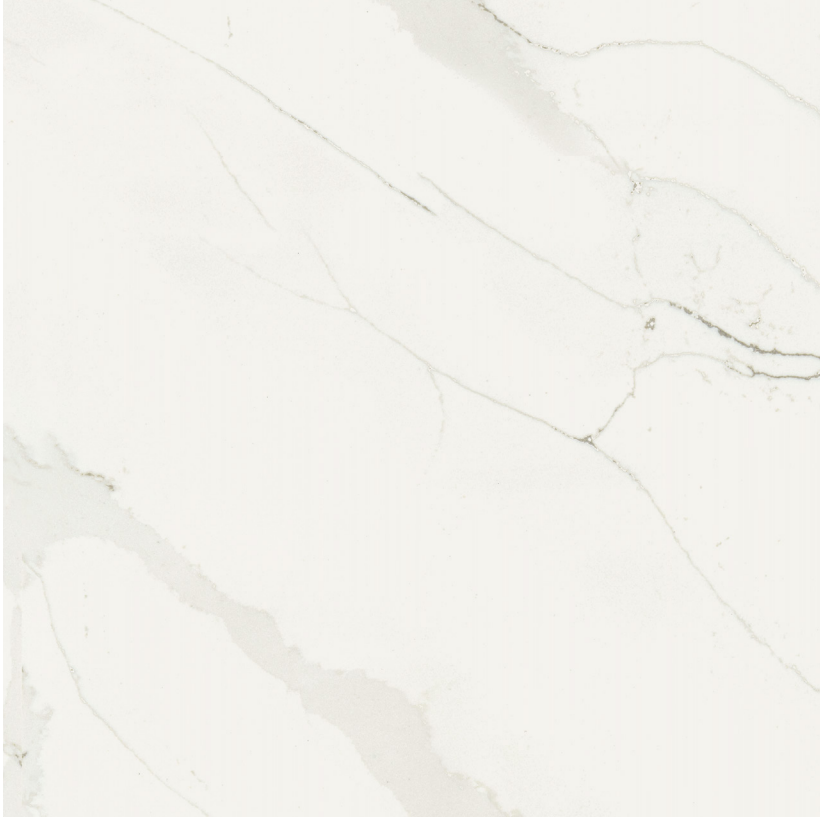

CALACATTA AQUILEA Q4056

Full Slab View

QUARTZ

Tucked away in Italy's Apuan Alps, the village of Volegno offers stunning views and is renowned for an event where the rising sun peeks through a hole-shaped formation in nearby Monte Forato one day every year. Set in a clean white backdrop, Calacatta Volegno captures the drama of this moment with large, cool-grey veins bordered by thin, active accents in warm browns and darker greys. This design will bring a composed yet warm and inviting essence to your décor.