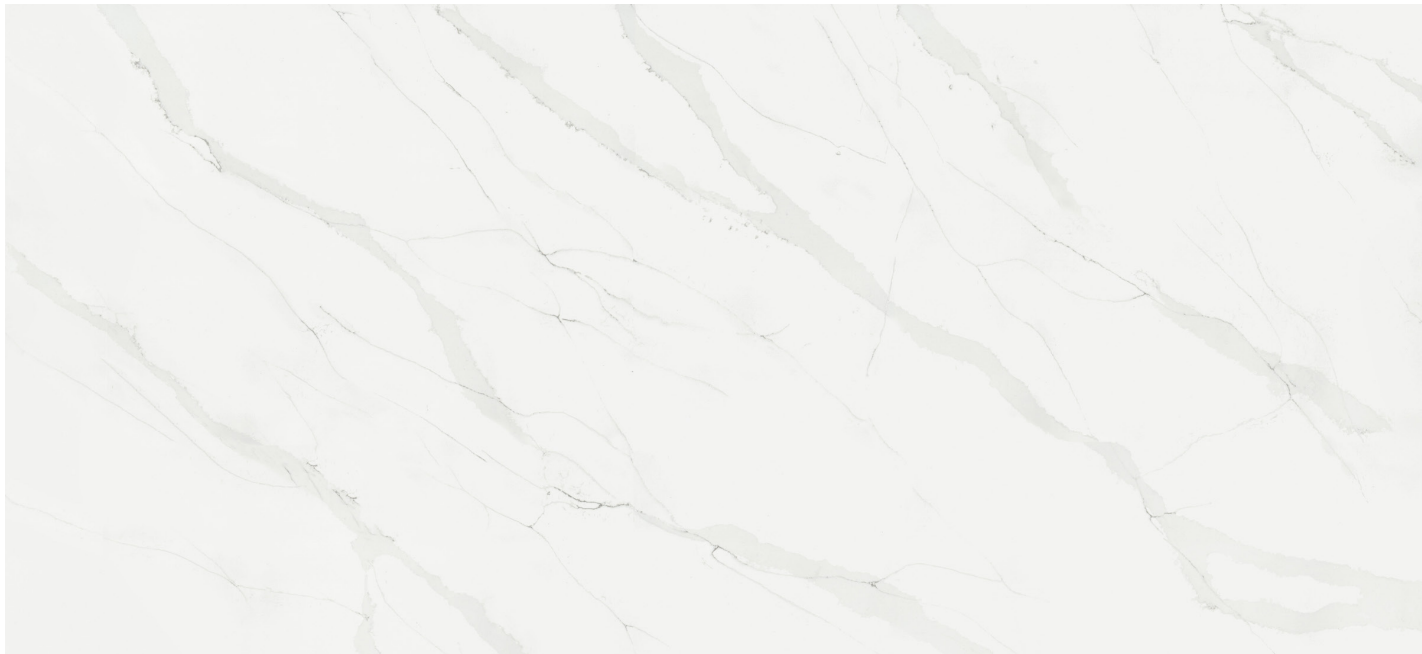

CALACATTA AQUILEA Q4056

Full Slab View

QUARTZ

Tucked away in Italy's Apuan Alps, the village of Volegno offers stunning views and is renowned for an event where the rising sun peeks through a hole-shaped formation in nearby Monte Forato one day every year. Set in a clean white backdrop, Calacatta Volegno captures the drama of this moment with large, cool-grey veins bordered by thin, active accents in warm browns and darker greys. This design will bring a composed yet warm and inviting essence to your décor.